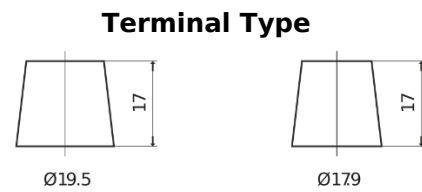

Product overview

Batteries for Trucks, Buses, Construction, Agriculture

PowerPRO EF2353

Part number	EF2353
Technology	Flooded
EAN/GTIN	3661024035323
Voltage	12 V
Capacity	235.0 Ah
CCA	1300 A
Length	518 mm
Width	274 mm
Height	240 mm
Box size	D06
Polarity	ETN 3
Terminal Type	EN taper post
Hold Down	B0
Weights (subject of variation)	56.30 kg