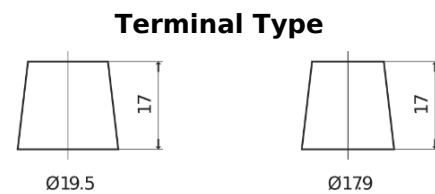

Product overview

Batteries for Trucks, Buses, Construction, Agriculture

PowerPRO EF1453

Part number	EF1453
Technology	Flooded
EAN/GTIN	3661024035309
Voltage	12 V
Capacity	145.0 Ah
CCA	900 A
Length	513 mm
Width	189 mm
Height	223 mm
Box size	D04
Polarity	ETN 3
Terminal Type	EN taper post
Hold Down	B0
Weights (subject of variation)	35.90 kg