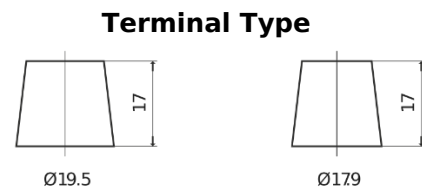

Product overview

Batteries for Trucks, Buses, Construction, Agriculture

PowerPRO Agri&Construction EJ1723

Part number	EJ1723
Technology	Flooded
EAN/GTIN	3661024036917
Voltage	12 V
Capacity	172 Ah
CCA	1390 A
Length	513 mm
Width	223 mm
Height	223 mm
Box size	D05
Polarity	ETN 3
Terminal Type	EN taper post
Hold Down	B0
Weights (subject of variation)	48.80 kg