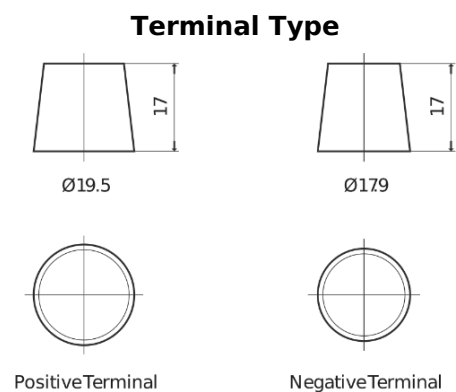

**Product overview**

Batteries for Trucks, Buses, Construction, Agriculture

**PowerPRO EF1251**

Part number	EF1251
Technology	Flooded
EAN/GTIN	3661024037952
Voltage	12 V
Capacity	125.0 Ah
CCA	850 A
Length	349 mm
Width	175 mm
Height	285 mm
Box size	D03
Polarity	ETN 1
Terminal Type	EN taper post
Hold Down	B0
Weights (subject of variation)	31.00 kg