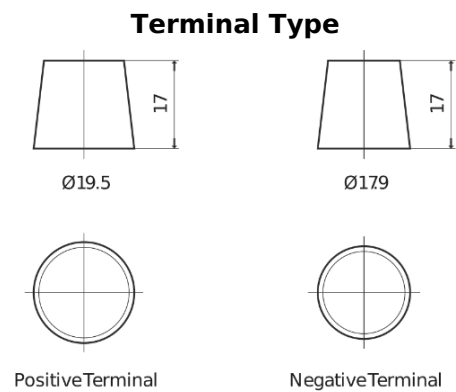

Product overview

Batteries for Trucks, Buses, Construction, Agriculture

PowerPRO EF1250

Part number	EF1250
Technology	Flooded
EAN/GTIN	3661024037945
Voltage	12 V
Capacity	125.0 Ah
CCA	850 A
Length	349 mm
Width	175 mm
Height	285 mm
Box size	D03
Polarity	ETN 0
Terminal Type	EN taper post
Hold Down	B0
Weights (subject of variation)	31.00 kg