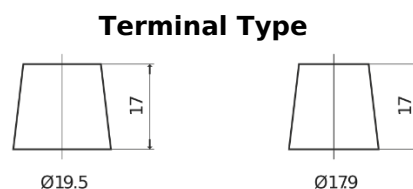

**Product overview**

Batteries for Trucks, Buses, Construction, Agriculture

**PowerPRO Agri&Construction CJ1723**

Part number	CJ1723
Technology	Flooded
EAN/GTIN	3661024016759
Voltage	12 V
Capacity	172 Ah
CCA	1390 A
Length	513 mm
Width	223 mm
Height	223 mm
Box size	D05
Polarity	ETN 3
Terminal Type	EN taper post
Hold Down	B0
Weights (subject of variation)	48.80 kg