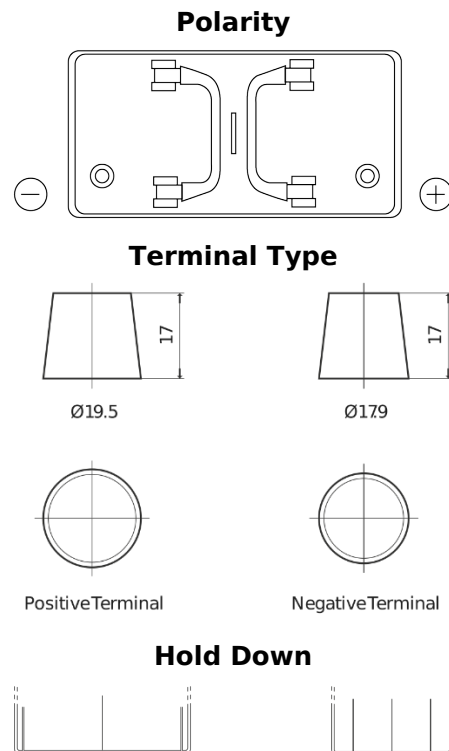

**Product overview**

Batteries for Trucks, Buses, Construction, Agriculture

**PowerPRO EF1250**

Part number	EF1250
Technology	Flooded
EAN/GTIN	3661024037945
Voltage	12 V
Capacity	125.0 Ah
CCA	850 A
Length	349 mm
Width	175 mm
Height	285 mm
Box size	D03
Polarity	ETN 0
Terminal Type	EN taper post
Hold Down	B0
Weights (subject of variation)	31.00 kg