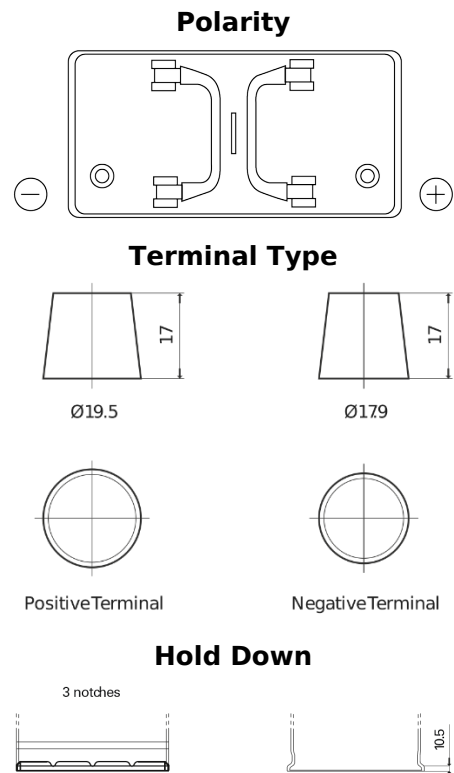

**Product overview**

Batteries for Trucks, Buses, Construction, Agriculture

**PowerPRO EF1202**

Part number	EF1202
Technology	Flooded
EAN/GTIN	3661024035279
Voltage	12 V
Capacity	120.0 Ah
CCA	870 A
Length	349 mm
Width	175 mm
Height	235 mm
Box size	D02
Polarity	ETN 0
Terminal Type	EN taper post
Hold Down	B1
Weights (subject of variation)	27.50 kg