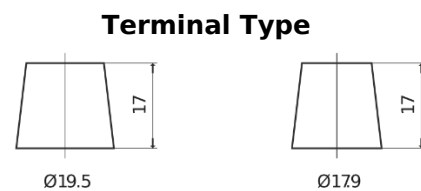

Product overview

Batteries for Trucks, Buses, Construction, Agriculture

StrongPRO EFB+ EE2353

Part number	EE2353
Technology	EFB
EAN/GTIN	3661024036870
Voltage	12 V
Capacity	235.0 Ah
CCA	1200 A
Length	518 mm
Width	274 mm
Height	240 mm
Box size	D06
Polarity	ETN 3
Terminal Type	EN taper post
Hold Down	B0
Weights (subject of variation)	58.20 kg