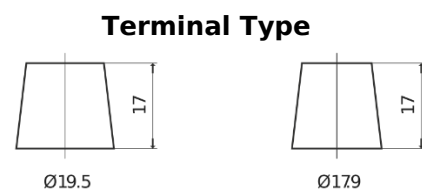

Product overview

Batteries for Trucks, Buses, Construction, Agriculture

PowerPRO TF1853

Part number	TF1853
Technology	Flooded
EAN/GTIN	3661024055314
Voltage	12 V
Capacity	185 Ah
CCA	1150 A
Length	513 mm
Width	223 mm
Height	223 mm
Box size	D05
Polarity	ETN 3
Terminal Type	EN taper post
Hold Down	B0
Weights (subject of variation)	43.90 kg