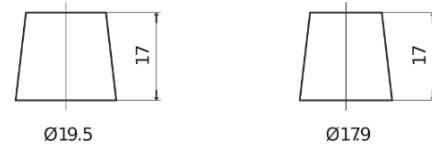

Terminal Type

Positive Terminal

Negative Terminal