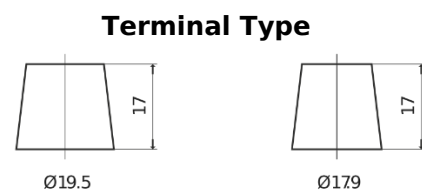

**Product overview**

Batteries for Trucks, Buses, Construction, Agriculture

**PowerPRO CF1853**

Part number	CF1853
Technology	Flooded
EAN/GTIN	3661024015318
Voltage	12 V
Capacity	185 Ah
CCA	1150 A
Length	513 mm
Width	223 mm
Height	223 mm
Box size	D05
Polarity	ETN 3
Terminal Type	EN taper post
Hold Down	B0
Weights (subject of variation)	43.90 kg