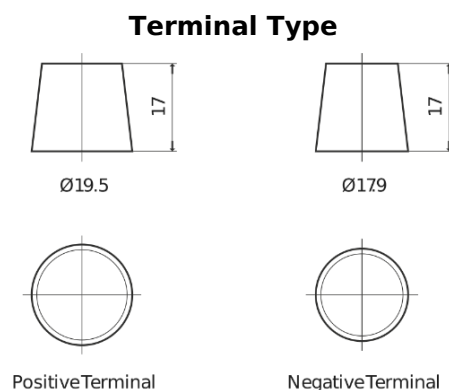

Product overview

Batteries for Trucks, Buses, Construction, Agriculture

Endurance+PRO Gel ED2103T

Part number	ED2103T
Technology	GEL
EAN/GTIN	3661024037624
Voltage	12 V
Capacity	210.0 Ah
CCA	800 A
Length	518 mm
Width	274 mm
Height	240 mm
Box size	D06
Polarity	ETN 3
Terminal Type	EN taper post
Hold Down	B0
Weights (subject of variation)	66.00 kg