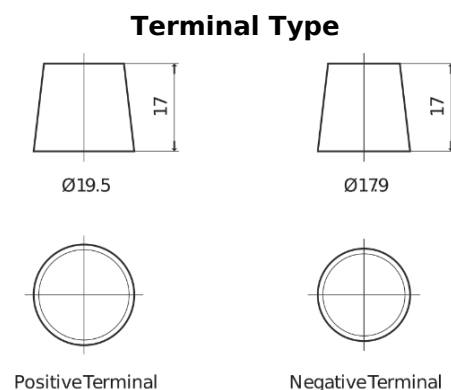

Product overview

Batteries for Trucks, Buses, Construction, Agriculture

Endurance+PRO Gel ED2103T

Part number	ED2103T
Technology	GEL
EAN/GTIN	3661024037624
Voltage	12 V
Capacity	210.0 Ah
CCA	800 A
Length	518 mm
Width	274 mm
Height	240 mm
Box size	D06
Polarity	ETN 3
Terminal Type	EN taper post
Hold Down	B0
Weights (subject of variation)	66.00 kg