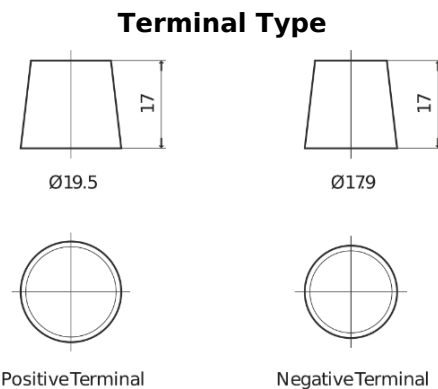

**Product overview**

Batteries for Trucks, Buses, Construction, Agriculture

**Endurance+PRO Gel ED2103**

Part number	ED2103
Technology	GEL
EAN/GTIN	3661024037341
Voltage	12 V
Capacity	210.0 Ah
CCA	1030 A
Length	518 mm
Width	274 mm
Height	240 mm
Box size	D06
Polarity	ETN 3
Terminal Type	EN taper post
Hold Down	B0
Weights (subject of variation)	63.50 kg