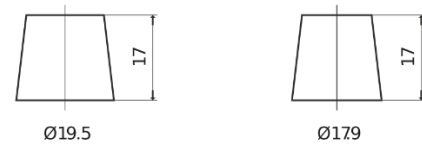

Product overview

Batteries for Cars

Technica TB454

Part number	TB454
Technology	Flooded
EAN/GTIN	3661024054379
Voltage	12 V
Capacity	45 Ah
CCA	330 A
Length	237 mm
Width	127 mm
Height	227 mm
Box size	B24
Polarity	ETN 0
Terminal Type	EN taper post
Hold Down	B0
Weights (subject of variation)	11.40 kg

Polarity

Terminal Type

Positive Terminal

Negative Terminal

Hold Down

Design, features and specifications are subject to change without notice. We disclaim any representation or warranty, express or implied, concerning the data or recommendations, and in no event shall be liable for any loss or damage claimed to have arisen as a result. Some products may not be available in your local market.