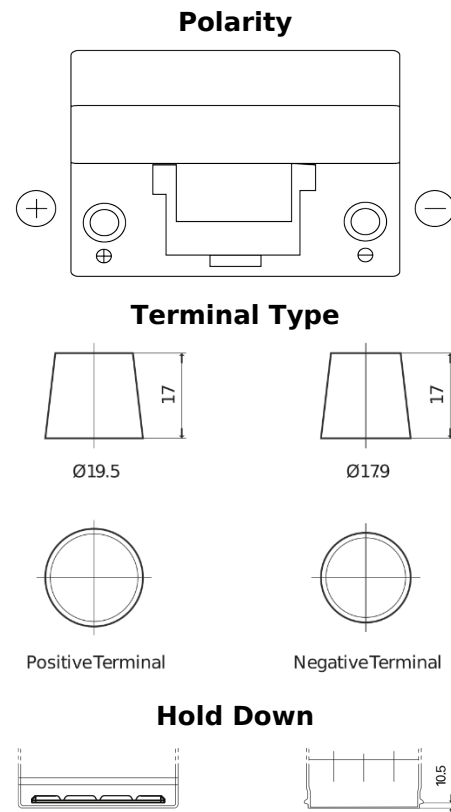

**Product overview**

Batteries for Cars

**Classic EC905**

Part number	EC905
Technology	Flooded
EAN/GTIN	3661024034760
Voltage	12 V
Capacity	90.0 Ah
CCA	680 A
Length	306 mm
Width	173 mm
Height	222 mm
Box size	D31
Polarity	ETN 1
Terminal Type	EN taper post
Hold Down	Korean B1
Weights (subject of variation)	19.90 kg