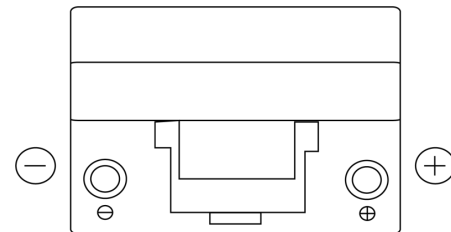

Product overview

Batteries for Cars

Classic EC904

Part number	EC904
Technology	Flooded
EAN/GTIN	3661024034753
Voltage	12 V
Capacity	90.0 Ah
CCA	680 A
Length	306 mm
Width	173 mm
Height	222 mm
Box size	D31
Polarity	ETN 0
Terminal Type	EN taper post
Hold Down	Korean B1
Weights (subject of variation)	19.90 kg

Polarity

Terminal Type

Hold Down

Design, features and specifications are subject to change without notice. We disclaim any representation or warranty, express or implied, concerning the data or recommendations, and in no event shall be liable for any loss or damage claimed to have arisen as a result. Some products may not be available in your local market.