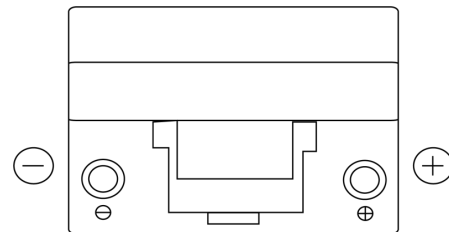

Product overview

Batteries for Cars

Classic EC904

Part number	EC904
Technology	Flooded
EAN/GTIN	3661024034753
Voltage	12 V
Capacity	90.0 Ah
CCA	680 A
Length	306 mm
Width	173 mm
Height	222 mm
Box size	D31
Polarity	ETN 0
Terminal Type	EN taper post
Hold Down	Korean B1
Weights (subject of variation)	19.90 kg

Polarity

Terminal Type

Positive Terminal

Negative Terminal

Hold Down

Design, features and specifications are subject to change without notice. We disclaim any representation or warranty, express or implied, concerning the data or recommendations, and in no event shall be liable for any loss or damage claimed to have arisen as a result. Some products may not be available in your local market.