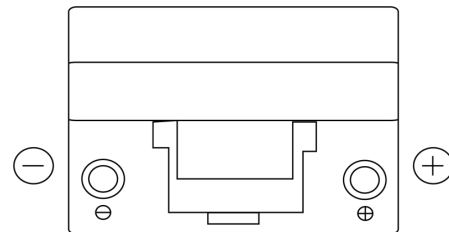

Product overview

Batteries for Cars

Classic EC904

| | |
|--------------------------------|---------------|
| Part number | EC904 |
| Technology | Flooded |
| EAN/GTIN | 3661024034753 |
| Voltage | 12 V |
| Capacity | 90.0 Ah |
| CCA | 680 A |
| Length | 306 mm |
| Width | 173 mm |
| Height | 222 mm |
| Box size | D31 |
| Polarity | ETN 0 |
| Terminal Type | EN taper post |
| Hold Down | Korean B1 |
| Weights (subject of variation) | 19.90 kg |

Polarity

Terminal Type

Positive Terminal

Negative Terminal

Hold Down

Design, features and specifications are subject to change without notice. We disclaim any representation or warranty, express or implied, concerning the data or recommendations, and in no event shall be liable for any loss or damage claimed to have arisen as a result. Some products may not be available in your local market.