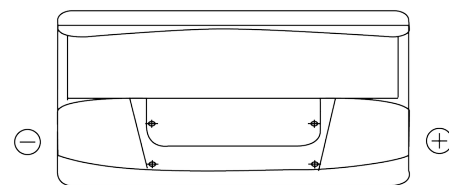

Product overview

Batteries for Cars

Classic EC900

Part number	EC900
Technology	Flooded
EAN/GTIN	3661024034838
Voltage	12 V
Capacity	90.0 Ah
CCA	720 A
Length	353 mm
Width	175 mm
Height	190 mm
Box size	L05
Polarity	ETN 0
Terminal Type	EN taper post
Hold Down	B13
Weights (subject of variation)	20.50 kg

Polarity

Terminal Type

Positive Terminal

Negative Terminal

Hold Down

Design, features and specifications are subject to change without notice. We disclaim any representation or warranty, express or implied, concerning the data or recommendations, and in no event shall be liable for any loss or damage claimed to have arisen as a result. Some products may not be available in your local market.