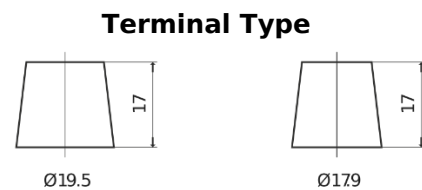

Product overview

Batteries for Trucks, Buses, Construction, Agriculture

EndurancePRO EFB TX1803

Part number	TX1803
Technology	EFB
EAN/GTIN	3661024056625
Voltage	12 V
Capacity	180 Ah
CCA	1000 A
Length	513 mm
Width	223 mm
Height	223 mm
Box size	D05
Polarity	ETN 3
Terminal Type	EN taper post
Hold Down	B0
Weights (subject of variation)	46.10 kg