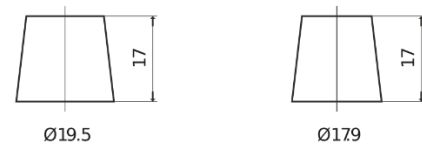

**Product overview**

Batteries for Cars

**Classic EC652**

Part number	EC652
Technology	Flooded
EAN/GTIN	3661024034869
Voltage	12 V
Capacity	65.0 Ah
CCA	540 A
Length	278 mm
Width	175 mm
Height	175 mm
Box size	LB3
Polarity	ETN 0
Terminal Type	EN taper post
Hold Down	B13
Weights (subject of variation)	14.50 kg

**Polarity**

**Terminal Type**

Positive Terminal

Negative Terminal

**Hold Down**

Design, features and specifications are subject to change without notice. We disclaim any representation or warranty, express or implied, concerning the data or recommendations, and in no event shall be liable for any loss or damage claimed to have arisen as a result. Some products may not be available in your local market.