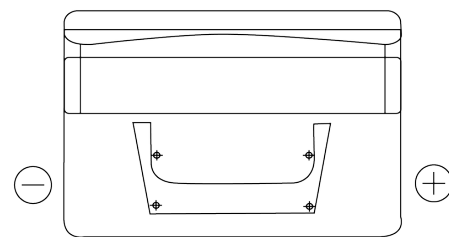

**Product overview**

Batteries for Cars

**Classic EC652**

Part number	EC652
Technology	Flooded
EAN/GTIN	3661024034869
Voltage	12 V
Capacity	65.0 Ah
CCA	540 A
Length	278 mm
Width	175 mm
Height	175 mm
Box size	LB3
Polarity	ETN 0
Terminal Type	EN taper post
Hold Down	B13
Weights (subject of variation)	14.50 kg

**Polarity**

**Terminal Type**

Positive Terminal

Negative Terminal

**Hold Down**

Design, features and specifications are subject to change without notice. We disclaim any representation or warranty, express or implied, concerning the data or recommendations, and in no event shall be liable for any loss or damage claimed to have arisen as a result. Some products may not be available in your local market.