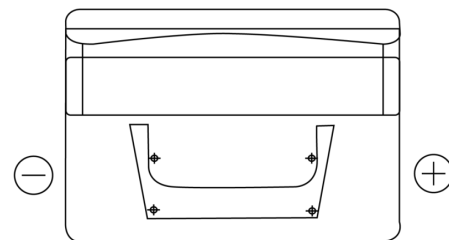

Product overview

Batteries for Cars

Classic EC542

Part number	EC542
Technology	Flooded
EAN/GTIN	3661024034852
Voltage	12 V
Capacity	54.0 Ah
CCA	500 A
Length	242 mm
Width	175 mm
Height	175 mm
Box size	LB2
Polarity	ETN 0
Terminal Type	EN taper post
Hold Down	B13
Weights (subject of variation)	12.90 kg

Polarity

Terminal Type

Hold Down

Design, features and specifications are subject to change without notice. We disclaim any representation or warranty, express or implied, concerning the data or recommendations, and in no event shall be liable for any loss or damage claimed to have arisen as a result. Some products may not be available in your local market.