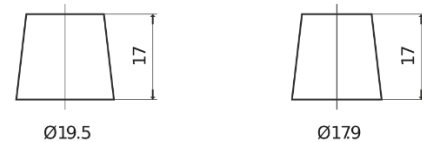

**Product overview**

Batteries for Cars

**Classic EC542**

Part number	EC542
Technology	Flooded
EAN/GTIN	3661024034852
Voltage	12 V
Capacity	54.0 Ah
CCA	500 A
Length	242 mm
Width	175 mm
Height	175 mm
Box size	LB2
Polarity	ETN 0
Terminal Type	EN taper post
Hold Down	B13
Weights (subject of variation)	12.90 kg

**Polarity**

**Terminal Type**

Positive Terminal

Negative Terminal

**Hold Down**

Design, features and specifications are subject to change without notice. We disclaim any representation or warranty, express or implied, concerning the data or recommendations, and in no event shall be liable for any loss or damage claimed to have arisen as a result. Some products may not be available in your local market.