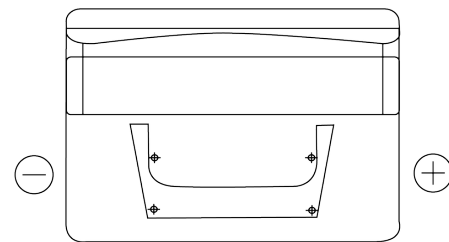

**Product overview**

Batteries for Cars

**Classic EC542**

Part number	EC542
Technology	Flooded
EAN/GTIN	3661024034852
Voltage	12 V
Capacity	54.0 Ah
CCA	500 A
Length	242 mm
Width	175 mm
Height	175 mm
Box size	LB2
Polarity	ETN 0
Terminal Type	EN taper post
Hold Down	B13
Weights (subject of variation)	12.90 kg

**Polarity**

**Terminal Type**

Positive Terminal

Negative Terminal

**Hold Down**

Design, features and specifications are subject to change without notice. We disclaim any representation or warranty, express or implied, concerning the data or recommendations, and in no event shall be liable for any loss or damage claimed to have arisen as a result. Some products may not be available in your local market.