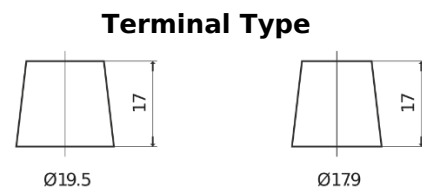

**Product overview**

Batteries for Trucks, Buses, Construction, Agriculture

**EndurancePRO EFB EX1803**

Part number	EX1803
Technology	EFB
EAN/GTIN	3661024036696
Voltage	12 V
Capacity	180 Ah
CCA	1000 A
Length	513 mm
Width	223 mm
Height	223 mm
Box size	D05
Polarity	ETN 3
Terminal Type	EN taper post
Hold Down	B0
Weights (subject of variation)	46.10 kg