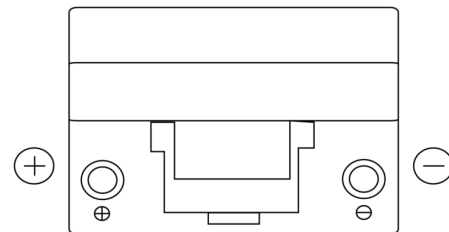

Product overview

Batteries for Cars

Excell EB955

Part number	EB955
Technology	Flooded
EAN/GTIN	3661024034463
Voltage	12 V
Capacity	95.0 Ah
CCA	760 A
Length	306 mm
Width	173 mm
Height	222 mm
Box size	D31
Polarity	ETN 1
Terminal Type	EN taper post
Hold Down	Korean B1
Weights (subject of variation)	20.60 kg

Polarity

Terminal Type

Hold Down

Design, features and specifications are subject to change without notice. We disclaim any representation or warranty, express or implied, concerning the data or recommendations, and in no event shall be liable for any loss or damage claimed to have arisen as a result. Some products may not be available in your local market.