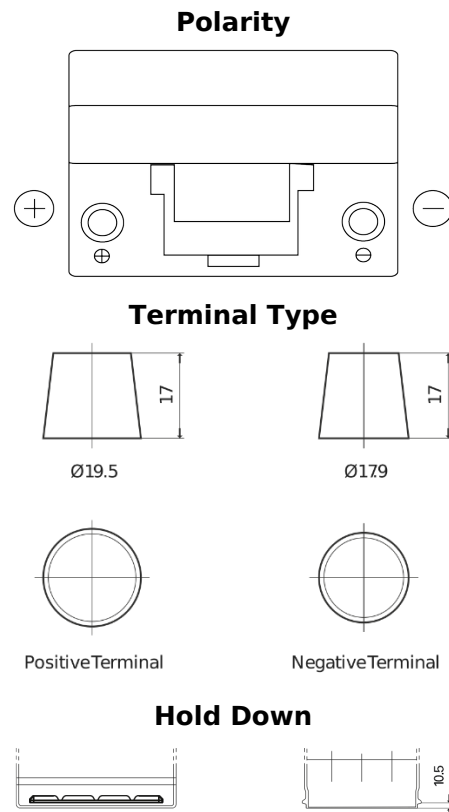

**Product overview**

Batteries for Cars

**Excell EB955**

Part number	EB955
Technology	Flooded
EAN/GTIN	3661024034463
Voltage	12 V
Capacity	95.0 Ah
CCA	760 A
Length	306 mm
Width	173 mm
Height	222 mm
Box size	D31
Polarity	ETN 1
Terminal Type	EN taper post
Hold Down	Korean B1
Weights (subject of variation)	20.60 kg