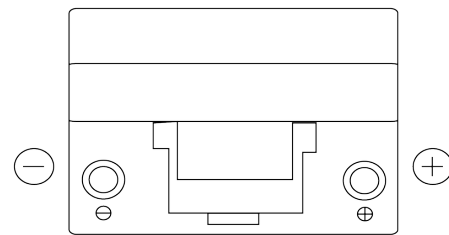

Product overview

Batteries for Cars

Excell EB954

Part number	EB954
Technology	Flooded
EAN/GTIN	3661024034456
Voltage	12 V
Capacity	95.0 Ah
CCA	760 A
Length	306 mm
Width	173 mm
Height	222 mm
Box size	D31
Polarity	ETN 0
Terminal Type	EN taper post
Hold Down	Korean B1
Weights (subject of variation)	20.60 kg

Polarity

Terminal Type

Positive Terminal

Negative Terminal

Hold Down

Design, features and specifications are subject to change without notice. We disclaim any representation or warranty, express or implied, concerning the data or recommendations, and in no event shall be liable for any loss or damage claimed to have arisen as a result. Some products may not be available in your local market.