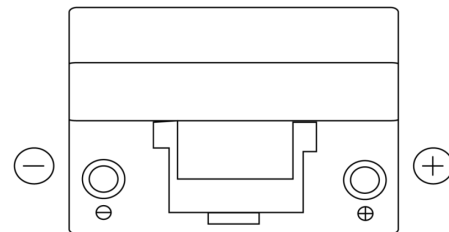

Product overview

Batteries for Cars

Excell EB954

Part number	EB954
Technology	Flooded
EAN/GTIN	3661024034456
Voltage	12 V
Capacity	95.0 Ah
CCA	760 A
Length	306 mm
Width	173 mm
Height	222 mm
Box size	D31
Polarity	ETN 0
Terminal Type	EN taper post
Hold Down	Korean B1
Weights (subject of variation)	20.60 kg

Polarity

Terminal Type

Hold Down

Design, features and specifications are subject to change without notice. We disclaim any representation or warranty, express or implied, concerning the data or recommendations, and in no event shall be liable for any loss or damage claimed to have arisen as a result. Some products may not be available in your local market.