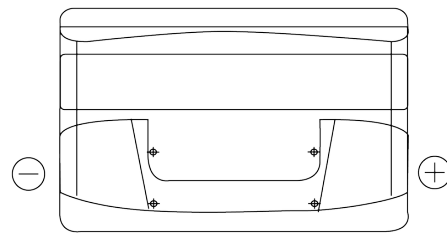

Product overview

Batteries for Cars

Excell EB950

Part number	EB950
Technology	Flooded
EAN/GTIN	3661024034586
Voltage	12 V
Capacity	95.0 Ah
CCA	800 A
Length	353 mm
Width	175 mm
Height	190 mm
Box size	L05
Polarity	ETN 0
Terminal Type	EN taper post
Hold Down	B13
Weights (subject of variation)	21.60 kg

Polarity

Terminal Type

Positive Terminal

Negative Terminal

Hold Down

Design, features and specifications are subject to change without notice. We disclaim any representation or warranty, express or implied, concerning the data or recommendations, and in no event shall be liable for any loss or damage claimed to have arisen as a result. Some products may not be available in your local market.