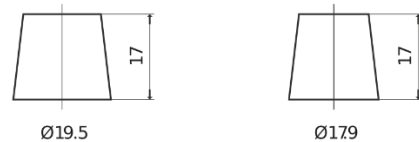

Product overview

Batteries for Cars

Excell EB950

Part number	EB950
Technology	Flooded
EAN/GTIN	3661024034586
Voltage	12 V
Capacity	95.0 Ah
CCA	800 A
Length	353 mm
Width	175 mm
Height	190 mm
Box size	L05
Polarity	ETN 0
Terminal Type	EN taper post
Hold Down	B13
Weights (subject of variation)	21.60 kg

Polarity

Terminal Type

Positive Terminal

Negative Terminal

Hold Down

Design, features and specifications are subject to change without notice. We disclaim any representation or warranty, express or implied, concerning the data or recommendations, and in no event shall be liable for any loss or damage claimed to have arisen as a result. Some products may not be available in your local market.