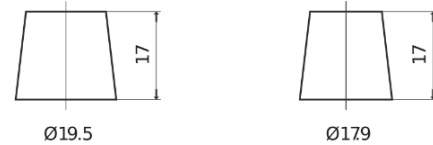

**Product overview**

Batteries for Cars

**Excell EB852**

Part number	EB852
Technology	Flooded
EAN/GTIN	3661024034661
Voltage	12 V
Capacity	85.0 Ah
CCA	760 A
Length	353 mm
Width	175 mm
Height	175 mm
Box size	LB5
Polarity	ETN 0
Terminal Type	EN taper post
Hold Down	B13
Weights (subject of variation)	19.40 kg

**Polarity**

**Terminal Type**

Positive Terminal

Negative Terminal

**Hold Down**

Design, features and specifications are subject to change without notice. We disclaim any representation or warranty, express or implied, concerning the data or recommendations, and in no event shall be liable for any loss or damage claimed to have arisen as a result. Some products may not be available in your local market.