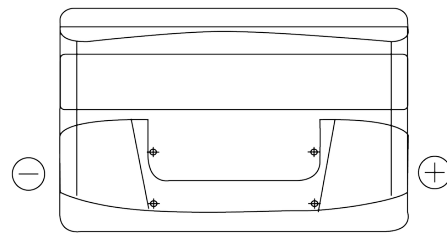

Product overview

Batteries for Cars

Excell EB852

Part number	EB852
Technology	Flooded
EAN/GTIN	3661024034661
Voltage	12 V
Capacity	85.0 Ah
CCA	760 A
Length	353 mm
Width	175 mm
Height	175 mm
Box size	LB5
Polarity	ETN 0
Terminal Type	EN taper post
Hold Down	B13
Weights (subject of variation)	19.40 kg

Polarity

Terminal Type

Positive Terminal

Negative Terminal

Hold Down

Design, features and specifications are subject to change without notice. We disclaim any representation or warranty, express or implied, concerning the data or recommendations, and in no event shall be liable for any loss or damage claimed to have arisen as a result. Some products may not be available in your local market.