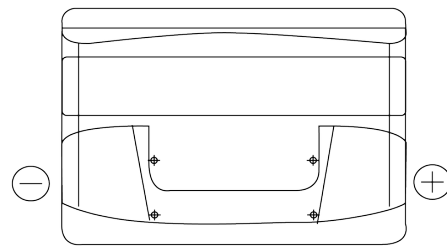

Product overview

Batteries for Cars

Excell EB802

| | |
|--------------------------------|---------------|
| Part number | EB802 |
| Technology | Flooded |
| EAN/GTIN | 3661024034654 |
| Voltage | 12 V |
| Capacity | 80.0 Ah |
| CCA | 700 A |
| Length | 315 mm |
| Width | 175 mm |
| Height | 175 mm |
| Box size | LB4 |
| Polarity | ETN 0 |
| Terminal Type | EN taper post |
| Hold Down | B13 |
| Weights (subject of variation) | 17.80 kg |

Polarity

Terminal Type

Positive Terminal

Negative Terminal

Hold Down

Design, features and specifications are subject to change without notice. We disclaim any representation or warranty, express or implied, concerning the data or recommendations, and in no event shall be liable for any loss or damage claimed to have arisen as a result. Some products may not be available in your local market.