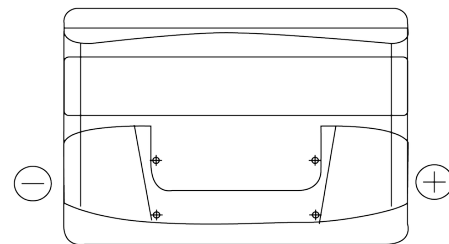

Product overview

Batteries for Cars

Excell EB800

Part number	EB800
Technology	Flooded
EAN/GTIN	3661024036443
Voltage	12 V
Capacity	80.0 Ah
CCA	640 A
Length	315 mm
Width	175 mm
Height	190 mm
Box size	L04
Polarity	ETN 0
Terminal Type	EN taper post
Hold Down	B13
Weights (subject of variation)	19.00 kg

Polarity

Terminal Type

Positive Terminal

Negative Terminal

Hold Down

Design, features and specifications are subject to change without notice. We disclaim any representation or warranty, express or implied, concerning the data or recommendations, and in no event shall be liable for any loss or damage claimed to have arisen as a result. Some products may not be available in your local market.