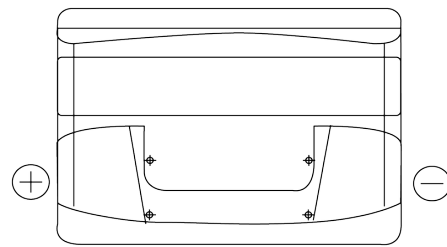

Product overview

Batteries for Cars

Excell EB741

Part number	EB741
Technology	Flooded
EAN/GTIN	3661024034562
Voltage	12 V
Capacity	74.0 Ah
CCA	680 A
Length	278 mm
Width	175 mm
Height	190 mm
Box size	L03
Polarity	ETN 1
Terminal Type	EN taper post
Hold Down	B13
Weights (subject of variation)	16.60 kg

Polarity

Terminal Type

Positive Terminal

Negative Terminal

Hold Down

Design, features and specifications are subject to change without notice. We disclaim any representation or warranty, express or implied, concerning the data or recommendations, and in no event shall be liable for any loss or damage claimed to have arisen as a result. Some products may not be available in your local market.