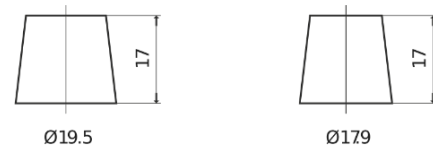

Terminal Type