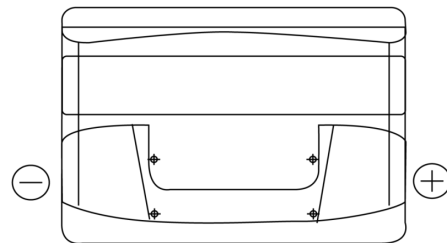

Product overview

Batteries for Cars

Excell EB740

Part number	EB740
Technology	Flooded
EAN/GTIN	3661024034555
Voltage	12 V
Capacity	74.0 Ah
CCA	680 A
Length	278 mm
Width	175 mm
Height	190 mm
Box size	L03
Polarity	ETN 0
Terminal Type	EN taper post
Hold Down	B13
Weights (subject of variation)	16.60 kg

Polarity

Terminal Type

Positive Terminal

Negative Terminal

Hold Down

Design, features and specifications are subject to change without notice. We disclaim any representation or warranty, express or implied, concerning the data or recommendations, and in no event shall be liable for any loss or damage claimed to have arisen as a result. Some products may not be available in your local market.