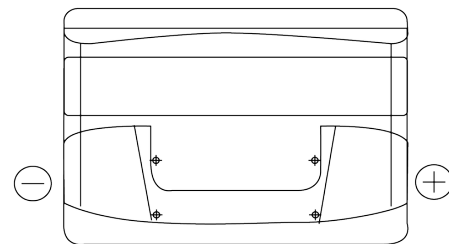

Product overview

Batteries for Cars

Excell EB712

| | |
|--------------------------------|---------------|
| Part number | EB712 |
| Technology | Flooded |
| EAN/GTIN | 3661024034647 |
| Voltage | 12 V |
| Capacity | 71.0 Ah |
| CCA | 670 A |
| Length | 278 mm |
| Width | 175 mm |
| Height | 175 mm |
| Box size | LB3 |
| Polarity | ETN 0 |
| Terminal Type | EN taper post |
| Hold Down | B13 |
| Weights (subject of variation) | 15.30 kg |

Polarity

Terminal Type

Positive Terminal

Negative Terminal

Hold Down

Design, features and specifications are subject to change without notice. We disclaim any representation or warranty, express or implied, concerning the data or recommendations, and in no event shall be liable for any loss or damage claimed to have arisen as a result. Some products may not be available in your local market.