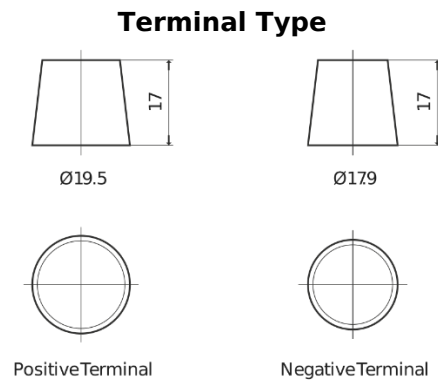

Product overview

Batteries for Cars

Excell EB705

Part number	EB705
Technology	Flooded
EAN/GTIN	3661024034449
Voltage	12 V
Capacity	70.0 Ah
CCA	540 A
Length	270 mm
Width	173 mm
Height	222 mm
Box size	D26
Polarity	ETN 1
Terminal Type	EN taper post
Hold Down	Korean B1+B6
Weights (subject of variation)	16.10 kg