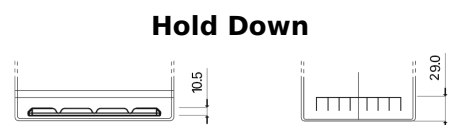

Product overview

Batteries for Cars

Excell EB704

Part number	EB704
Technology	Flooded
EAN/GTIN	3661024034432
Voltage	12 V
Capacity	70.0 Ah
CCA	540 A
Length	270 mm
Width	173 mm
Height	222 mm
Box size	D26
Polarity	ETN 0
Terminal Type	EN taper post
Hold Down	Korean B1+B6
Weights (subject of variation)	16.10 kg