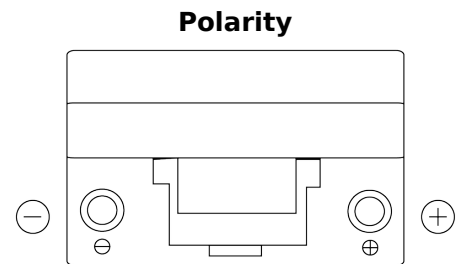

Product overview

Batteries for Cars

Excell EB704

Part number	EB704
Technology	Flooded
EAN/GTIN	3661024034432
Voltage	12 V
Capacity	70.0 Ah
CCA	540 A
Length	270 mm
Width	173 mm
Height	222 mm
Box size	D26
Polarity	ETN 0
Terminal Type	EN taper post
Hold Down	Korean B1+B6
Weights (subject of variation)	16.10 kg