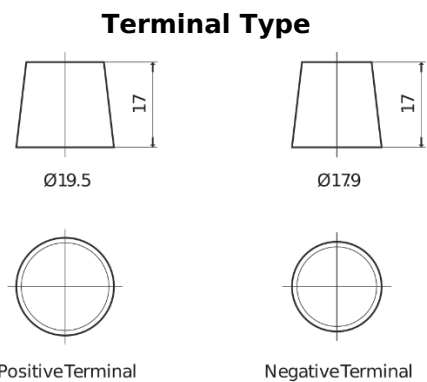

Product overview

Batteries for Cars

Excell EB704

Part number	EB704
Technology	Flooded
EAN/GTIN	3661024034432
Voltage	12 V
Capacity	70.0 Ah
CCA	540 A
Length	270 mm
Width	173 mm
Height	222 mm
Box size	D26
Polarity	ETN 0
Terminal Type	EN taper post
Hold Down	Korean B1+B6
Weights (subject of variation)	16.10 kg