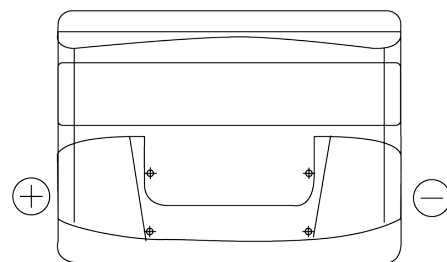

Product overview

Batteries for Cars

Excell EB621

Part number	EB621
Technology	Flooded
EAN/GTIN	3661024034548
Voltage	12 V
Capacity	62.0 Ah
CCA	540 A
Length	242 mm
Width	175 mm
Height	190 mm
Box size	L02
Polarity	ETN 1
Terminal Type	EN taper post
Hold Down	B13
Weights (subject of variation)	14.20 kg

Polarity

Terminal Type

Positive Terminal

Negative Terminal

Hold Down

Design, features and specifications are subject to change without notice. We disclaim any representation or warranty, express or implied, concerning the data or recommendations, and in no event shall be liable for any loss or damage claimed to have arisen as a result. Some products may not be available in your local market.