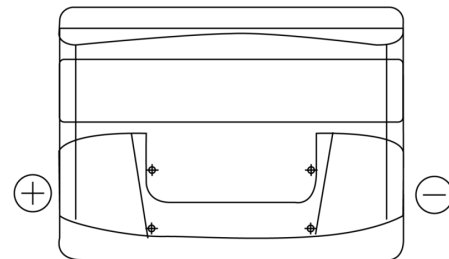

**Product overview**

Batteries for Cars

**Excell EB621**

Part number	EB621
Technology	Flooded
EAN/GTIN	3661024034548
Voltage	12 V
Capacity	62.0 Ah
CCA	540 A
Length	242 mm
Width	175 mm
Height	190 mm
Box size	L02
Polarity	ETN 1
Terminal Type	EN taper post
Hold Down	B13
Weights (subject of variation)	14.20 kg

**Polarity**

**Terminal Type**

**Hold Down**

Design, features and specifications are subject to change without notice. We disclaim any representation or warranty, express or implied, concerning the data or recommendations, and in no event shall be liable for any loss or damage claimed to have arisen as a result. Some products may not be available in your local market.