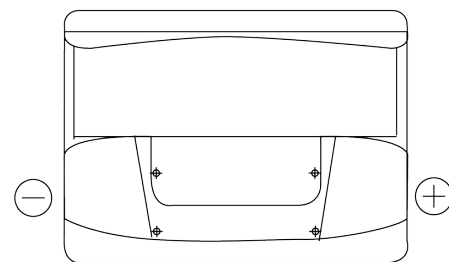

**Product overview**

Batteries for Cars

**Excell EB620**

Part number	EB620
Technology	Flooded
EAN/GTIN	3661024034531
Voltage	12 V
Capacity	62.0 Ah
CCA	540 A
Length	242 mm
Width	175 mm
Height	190 mm
Box size	L02
Polarity	ETN 0
Terminal Type	EN taper post
Hold Down	B13
Weights (subject of variation)	14.20 kg

**Polarity**

**Terminal Type**

Positive Terminal

Negative Terminal

**Hold Down**

Design, features and specifications are subject to change without notice. We disclaim any representation or warranty, express or implied, concerning the data or recommendations, and in no event shall be liable for any loss or damage claimed to have arisen as a result. Some products may not be available in your local market.