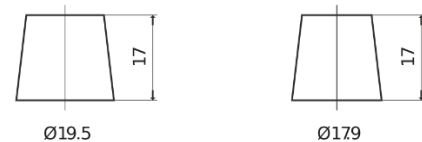

**Product overview**

Batteries for Cars

**Excell EB620**

Part number	EB620
Technology	Flooded
EAN/GTIN	3661024034531
Voltage	12 V
Capacity	62.0 Ah
CCA	540 A
Length	242 mm
Width	175 mm
Height	190 mm
Box size	L02
Polarity	ETN 0
Terminal Type	EN taper post
Hold Down	B13
Weights (subject of variation)	14.20 kg

**Polarity**

**Terminal Type**

Positive Terminal

Negative Terminal

**Hold Down**

Design, features and specifications are subject to change without notice. We disclaim any representation or warranty, express or implied, concerning the data or recommendations, and in no event shall be liable for any loss or damage claimed to have arisen as a result. Some products may not be available in your local market.