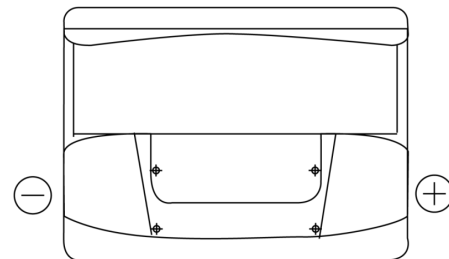

**Product overview**

Batteries for Cars

**Excell EB620**

Part number	EB620
Technology	Flooded
EAN/GTIN	3661024034531
Voltage	12 V
Capacity	62.0 Ah
CCA	540 A
Length	242 mm
Width	175 mm
Height	190 mm
Box size	L02
Polarity	ETN 0
Terminal Type	EN taper post
Hold Down	B13
Weights (subject of variation)	14.20 kg

**Polarity**

**Terminal Type**

Positive Terminal

Negative Terminal

**Hold Down**

Design, features and specifications are subject to change without notice. We disclaim any representation or warranty, express or implied, concerning the data or recommendations, and in no event shall be liable for any loss or damage claimed to have arisen as a result. Some products may not be available in your local market.