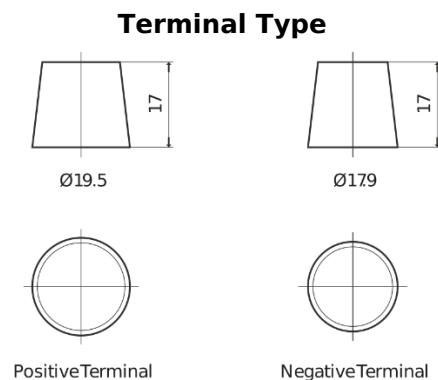

**Product overview**

Batteries for Marine and Leisure

**Dual AGM EP1500**

Part number	EP1500
Technology	AGM
EAN/GTIN	3661024035941
Voltage	12 V
Capacity	180 Ah
CCA	900 A
Watt hour	1500 Wh
Length	513 mm
Width	223 mm
Height	223 mm
Box size	D05
Polarity	ETN 3
Terminal Type	EN taper post
Hold Down	B0
Weights (subject of variation)	50.00 kg