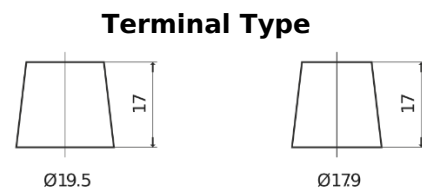

Product overview

Batteries for Cars

Excell EB604

Part number	EB604
Technology	Flooded
EAN/GTIN	3661024034418
Voltage	12 V
Capacity	60.0 Ah
CCA	480 A
Length	230 mm
Width	173 mm
Height	222 mm
Box size	D23
Polarity	ETN 0
Terminal Type	EN taper post
Hold Down	Korean B1
Weights (subject of variation)	14.60 kg