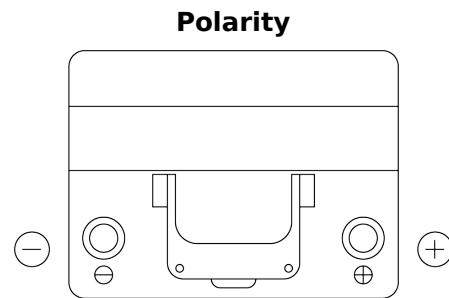

Product overview

Batteries for Cars

Excell EB604

Part number	EB604
Technology	Flooded
EAN/GTIN	3661024034418
Voltage	12 V
Capacity	60.0 Ah
CCA	480 A
Length	230 mm
Width	173 mm
Height	222 mm
Box size	D23
Polarity	ETN 0
Terminal Type	EN taper post
Hold Down	Korean B1
Weights (subject of variation)	14.60 kg