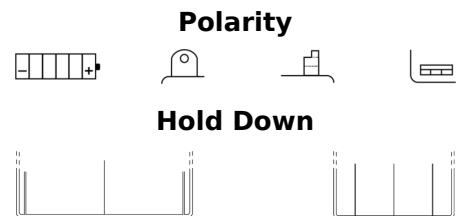

**Product overview**

Batteries for Motorcycles, ATVs, Snowmobiles, Garden

**Conventional EB5L-B**

Part number	EB5L-B
Technology	Flooded
EAN/GTIN	3661024033138
Voltage	12 V
Capacity	5.0 Ah
CCA	65 A
Length	120 mm
Width	60 mm
Height	130 mm
Box size	C38
Polarity	ETN 0
Terminal Type	M06
Hold Down	B0
Weights (subject of variation)	2.00 kg