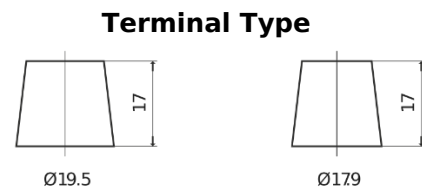

**Product overview**

Batteries for Trucks, Buses, Construction, Agriculture

**PowerPRO Agri&Construction EJ1523**

Part number	EJ1523
Technology	Flooded
EAN/GTIN	3661024036900
Voltage	12 V
Capacity	152 Ah
CCA	1130 A
Length	513 mm
Width	189 mm
Height	223 mm
Box size	D04
Polarity	ETN 3
Terminal Type	EN taper post
Hold Down	B0
Weights (subject of variation)	40.30 kg