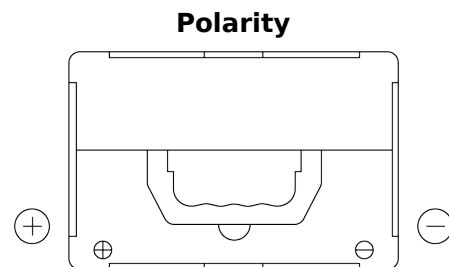

**Product overview**

Batteries for Cars

**Excell EB558**

Part number	EB558
Technology	Flooded
EAN/GTIN	3661024037419
Voltage	12 V
Capacity	55.0 Ah
CCA	620 A
Length	230 mm
Width	180 mm
Height	186 mm
Box size	G75
Polarity	ETN 1
Terminal Type	SAE S 3/8" side Terminal
Hold Down	B7
Weights (subject of variation)	14.20 kg