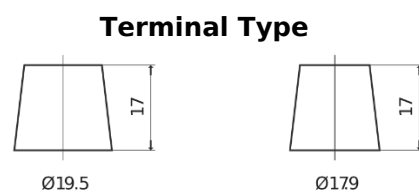

**Product overview**

Batteries for Trucks, Buses, Construction, Agriculture

**PowerPRO TF1453**

Part number	TF1453
Technology	Flooded
EAN/GTIN	3661024055307
Voltage	12 V
Capacity	145 Ah
CCA	900 A
Length	513 mm
Width	189 mm
Height	223 mm
Box size	D04
Polarity	ETN 3
Terminal Type	EN taper post
Hold Down	B0
Weights (subject of variation)	35.90 kg