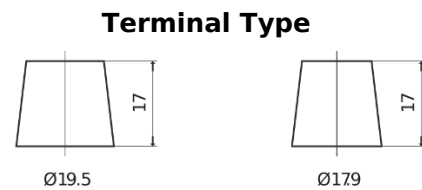

**Product overview**

Batteries for Trucks, Buses, Construction, Agriculture

**PowerPRO EF1453**

Part number	EF1453
Technology	Flooded
EAN/GTIN	3661024035309
Voltage	12 V
Capacity	145 Ah
CCA	900 A
Length	513 mm
Width	189 mm
Height	223 mm
Box size	D04
Polarity	ETN 3
Terminal Type	EN taper post
Hold Down	B0
Weights (subject of variation)	35.90 kg