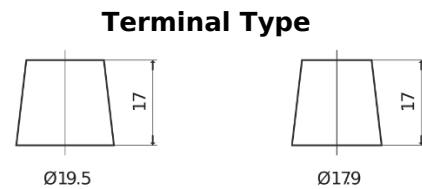

**Product overview**

Batteries for Trucks, Buses, Construction, Agriculture

**PowerPRO CF1453**

Part number	CF1453
Technology	Flooded
EAN/GTIN	3661024015301
Voltage	12 V
Capacity	145 Ah
CCA	900 A
Length	513 mm
Width	189 mm
Height	223 mm
Box size	D04
Polarity	ETN 3
Terminal Type	EN taper post
Hold Down	B0
Weights (subject of variation)	35.90 kg