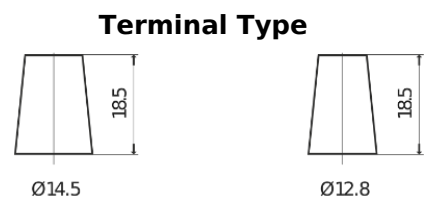

**Product overview**

Batteries for Cars

**Excell EB456**

Part number	EB456
Technology	Flooded
EAN/GTIN	3661024034357
Voltage	12 V
Capacity	45.0 Ah
CCA	330 A
Length	237 mm
Width	127 mm
Height	227 mm
Box size	B24
Polarity	ETN 0
Terminal Type	JIS taper post
Hold Down	B0
Weights (subject of variation)	11.40 kg