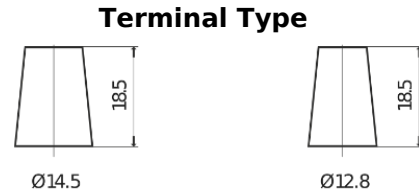

Product overview

Batteries for Cars

Excell EB357

Part number	EB357
Technology	Flooded
EAN/GTIN	3661024034340
Voltage	12 V
Capacity	35.0 Ah
CCA	240 A
Length	187 mm
Width	127 mm
Height	220 mm
Box size	B19
Polarity	ETN 1
Terminal Type	JIS taper post
Hold Down	B0
Weights (subject of variation)	8.90 kg