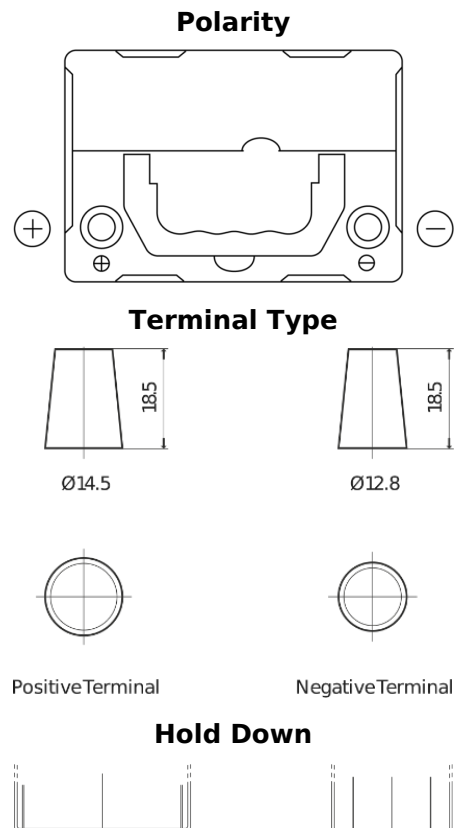

Product overview

Batteries for Cars

Excell EB357

Part number	EB357
Technology	Flooded
EAN/GTIN	3661024034340
Voltage	12 V
Capacity	35.0 Ah
CCA	240 A
Length	187 mm
Width	127 mm
Height	220 mm
Box size	B19
Polarity	ETN 1
Terminal Type	JIS taper post
Hold Down	B0
Weights (subject of variation)	8.90 kg