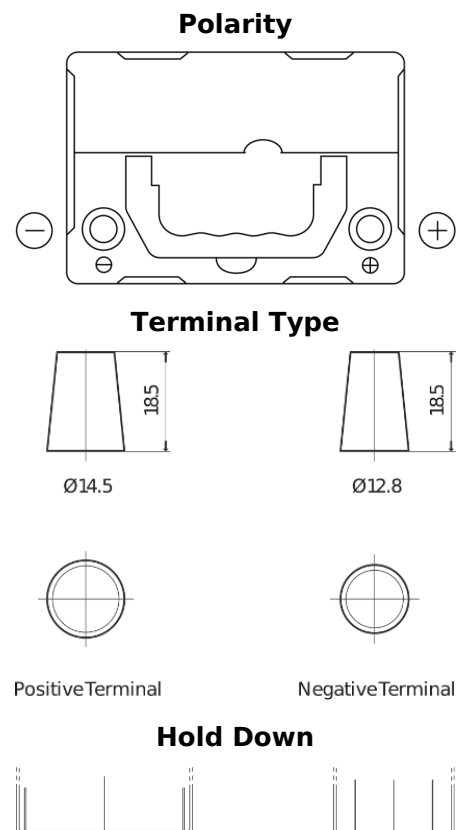

Product overview

Batteries for Cars

Excell EB356

Part number	EB356
Technology	Flooded
EAN/GTIN	3661024034333
Voltage	12 V
Capacity	35.0 Ah
CCA	240 A
Length	187 mm
Width	127 mm
Height	220 mm
Box size	B19
Polarity	ETN 0
Terminal Type	JIS taper post
Hold Down	B0
Weights (subject of variation)	8.90 kg