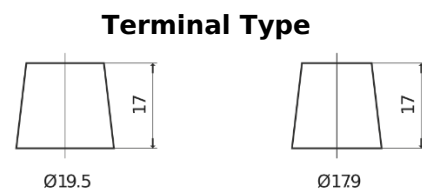

Product overview

Batteries for Trucks, Buses, Construction, Agriculture

StartPRO DG1403

Part number	DG1403
Technology	Flooded
EAN/GTIN	3661024025423
Voltage	12 V
Capacity	140 Ah
CCA	800 A
Length	513 mm
Width	189 mm
Height	223 mm
Box size	D04
Polarity	ETN 3
Terminal Type	EN taper post
Hold Down	B0
Weights (subject of variation)	34.10 kg