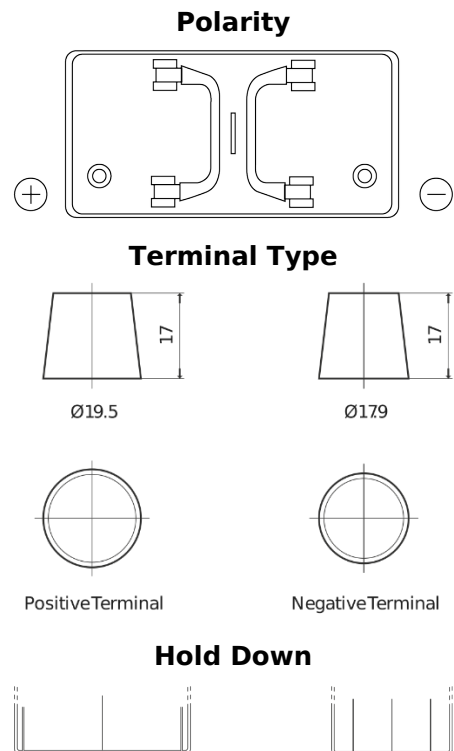

**Product overview**

Batteries for Trucks, Buses, Construction, Agriculture

**PowerPRO TF1251**

Part number	TF1251
Technology	Flooded
EAN/GTIN	3661024057684
Voltage	12 V
Capacity	125 Ah
CCA	850 A
Length	349 mm
Width	175 mm
Height	285 mm
Box size	D03
Polarity	ETN 1
Terminal Type	EN taper post
Hold Down	B0
Weights (subject of variation)	31.00 kg