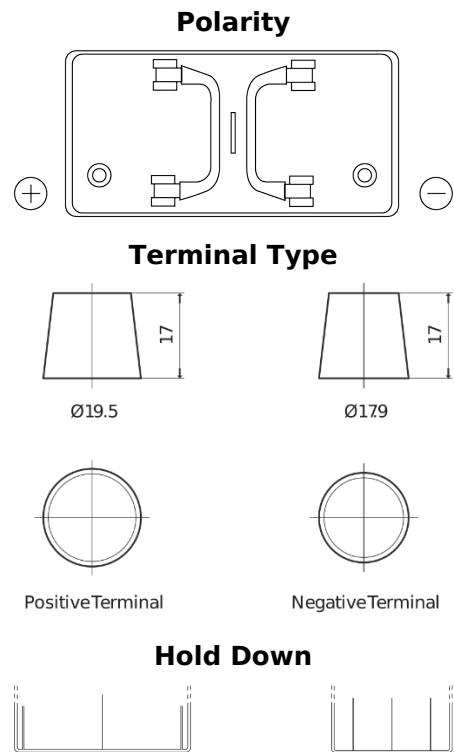

Product overview

Batteries for Trucks, Buses, Construction, Agriculture

PowerPRO EF1251

Part number	EF1251
Technology	Flooded
EAN/GTIN	3661024037952
Voltage	12 V
Capacity	125 Ah
CCA	850 A
Length	349 mm
Width	175 mm
Height	285 mm
Box size	D03
Polarity	ETN 1
Terminal Type	EN taper post
Hold Down	B0
Weights (subject of variation)	31.00 kg