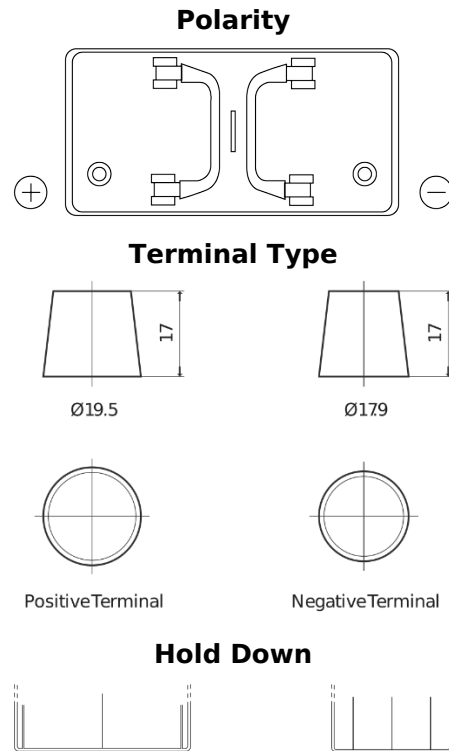

Product overview

Batteries for Trucks, Buses, Construction, Agriculture

PowerPRO EF1251

Part number	EF1251
Technology	Flooded
EAN/GTIN	3661024037952
Voltage	12 V
Capacity	125 Ah
CCA	850 A
Length	349 mm
Width	175 mm
Height	285 mm
Box size	D03
Polarity	ETN 1
Terminal Type	EN taper post
Hold Down	B0
Weights (subject of variation)	31.00 kg