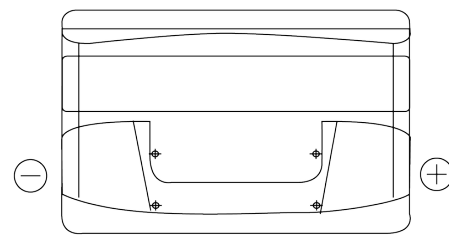

Product overview

Batteries for Cars

Excell EB1000

Part number	EB1000
Technology	Flooded
EAN/GTIN	3661024034715
Voltage	12 V
Capacity	100.0 Ah
CCA	720 A
Length	315 mm
Width	175 mm
Height	205 mm
Box size	LH4
Polarity	ETN 0
Terminal Type	EN taper post
Hold Down	B13
Weights (subject of variation)	21.90 kg

Polarity

Terminal Type

Positive Terminal

Negative Terminal

Hold Down

Design, features and specifications are subject to change without notice. We disclaim any representation or warranty, express or implied, concerning the data or recommendations, and in no event shall be liable for any loss or damage claimed to have arisen as a result. Some products may not be available in your local market.