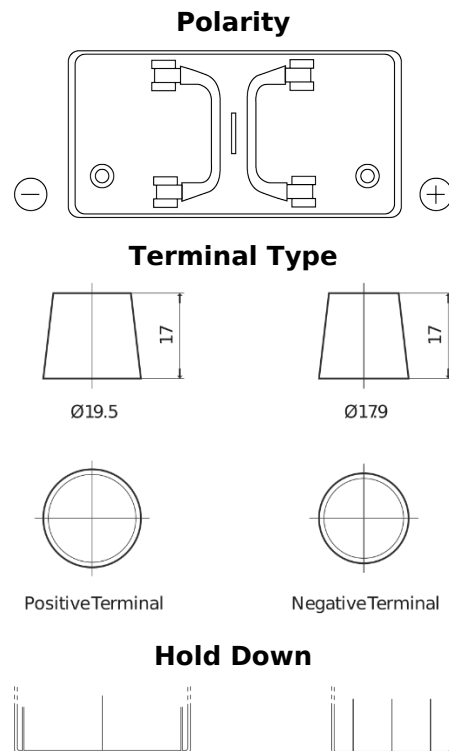

**Product overview**

Batteries for Trucks, Buses, Construction, Agriculture

**PowerPRO EF1250**

Part number	EF1250
Technology	Flooded
EAN/GTIN	3661024037945
Voltage	12 V
Capacity	125 Ah
CCA	850 A
Length	349 mm
Width	175 mm
Height	285 mm
Box size	D03
Polarity	ETN 0
Terminal Type	EN taper post
Hold Down	B0
Weights (subject of variation)	31.00 kg