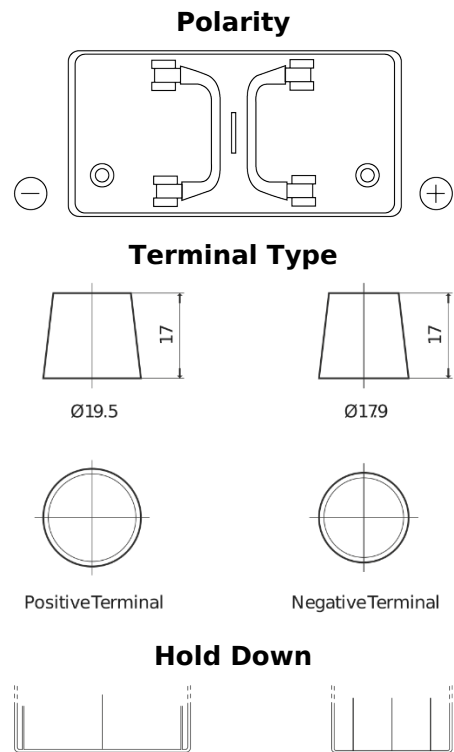

**Product overview**

Batteries for Trucks, Buses, Construction, Agriculture

**PowerPRO EF1250**

|                                |               |
|--------------------------------|---------------|
| Part number                    | EF1250        |
| Technology                     | Flooded       |
| EAN/GTIN                       | 3661024037945 |
| Voltage                        | 12 V          |
| Capacity                       | 125 Ah        |
| CCA                            | 850 A         |
| Length                         | 349 mm        |
| Width                          | 175 mm        |
| Height                         | 285 mm        |
| Box size                       | D03           |
| Polarity                       | ETN 0         |
| Terminal Type                  | EN taper post |
| Hold Down                      | B0            |
| Weights (subject of variation) | 31.00 kg      |