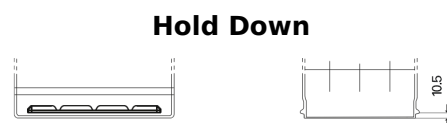

Product overview

Batteries for Cars

Premium EA955

Part number	EA955
Technology	Flooded
EAN/GTIN	3661024034197
Voltage	12 V
Capacity	95.0 Ah
CCA	800 A
Length	306 mm
Width	173 mm
Height	222 mm
Box size	D31
Polarity	ETN 1
Terminal Type	EN taper post
Hold Down	Korean B1
Weights (subject of variation)	21.40 kg