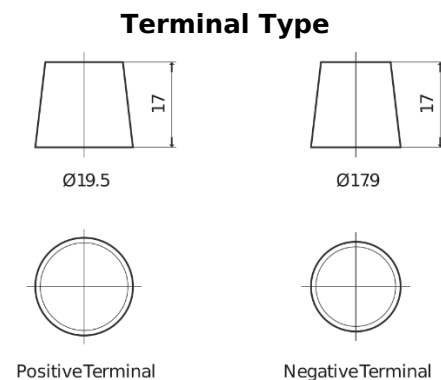

Product overview

Batteries for Cars

Premium EA955

Part number	EA955
Technology	Flooded
EAN/GTIN	3661024034197
Voltage	12 V
Capacity	95.0 Ah
CCA	800 A
Length	306 mm
Width	173 mm
Height	222 mm
Box size	D31
Polarity	ETN 1
Terminal Type	EN taper post
Hold Down	Korean B1
Weights (subject of variation)	21.40 kg