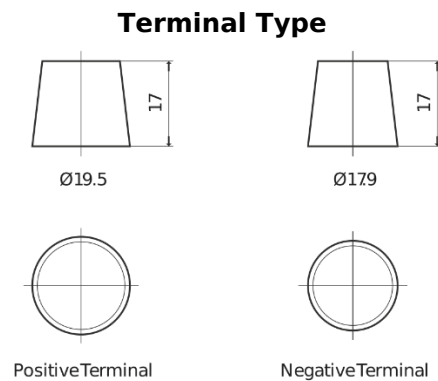

Product overview

Batteries for Cars

Premium EA954

Part number	EA954
Technology	Flooded
EAN/GTIN	3661024034180
Voltage	12 V
Capacity	95.0 Ah
CCA	800 A
Length	306 mm
Width	173 mm
Height	222 mm
Box size	D31
Polarity	ETN 0
Terminal Type	EN taper post
Hold Down	Korean B1
Weights (subject of variation)	21.40 kg