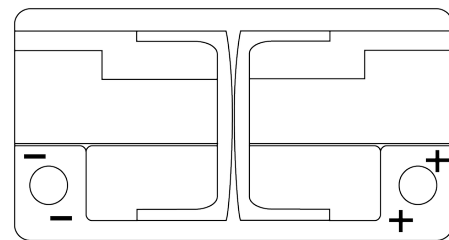

Product overview

Batteries for Cars

Premium EA900

| | |
|--------------------------------|---------------|
| Part number | EA900 |
| Technology | Flooded |
| EAN/GTIN | 3661024036450 |
| Voltage | 12 V |
| Capacity | 90.0 Ah |
| CCA | 720 A |
| Length | 315 mm |
| Width | 175 mm |
| Height | 190 mm |
| Box size | L04 |
| Polarity | ETN 0 |
| Terminal Type | EN taper post |
| Hold Down | B13 |
| Weights (subject of variation) | 19.70 kg |

Polarity

Terminal Type

Positive Terminal

Negative Terminal

Hold Down

Design, features and specifications are subject to change without notice. We disclaim any representation or warranty, express or implied, concerning the data or recommendations, and in no event shall be liable for any loss or damage claimed to have arisen as a result. Some products may not be available in your local market.