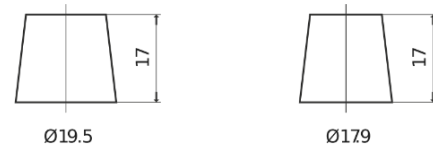

Terminal Type