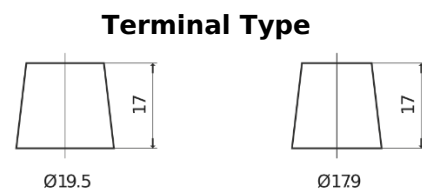

**Product overview**

Batteries for Marine and Leisure

**Dual ER600**

Part number	ER600
Technology	Flooded
EAN/GTIN	3661024037969
Voltage	12 V
Capacity	120 Ah
CCA	800 A
Length	349 mm
Width	175 mm
Height	285 mm
Box size	D03
Polarity	ETN 1
Terminal Type	EN taper post
Hold Down	B0
Weights (subject of variation)	31.40 kg