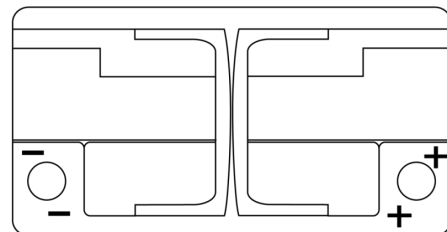

**Product overview**

Batteries for Cars

**Premium EA852**

Part number	EA852
Technology	Flooded
EAN/GTIN	3661024034296
Voltage	12 V
Capacity	85.0 Ah
CCA	800 A
Length	315 mm
Width	175 mm
Height	175 mm
Box size	LB4
Polarity	ETN 0
Terminal Type	EN taper post
Hold Down	B13
Weights (subject of variation)	18.60 kg

**Polarity**

**Terminal Type**

Positive Terminal

Negative Terminal

**Hold Down**

Design, features and specifications are subject to change without notice. We disclaim any representation or warranty, express or implied, concerning the data or recommendations, and in no event shall be liable for any loss or damage claimed to have arisen as a result. Some products may not be available in your local market.