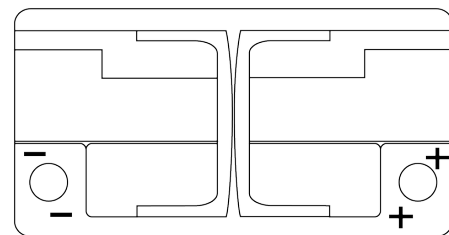

**Product overview**

Batteries for Cars

**Premium EA852**

Part number	EA852
Technology	Flooded
EAN/GTIN	3661024034296
Voltage	12 V
Capacity	85.0 Ah
CCA	800 A
Length	315 mm
Width	175 mm
Height	175 mm
Box size	LB4
Polarity	ETN 0
Terminal Type	EN taper post
Hold Down	B13
Weights (subject of variation)	18.60 kg

**Polarity**

**Terminal Type**

Positive Terminal

Negative Terminal

**Hold Down**

Design, features and specifications are subject to change without notice. We disclaim any representation or warranty, express or implied, concerning the data or recommendations, and in no event shall be liable for any loss or damage claimed to have arisen as a result. Some products may not be available in your local market.