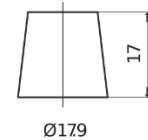

**Product overview**

Batteries for Cars

**Premium EA770**

Part number	EA770
Technology	Flooded
EAN/GTIN	3661024034241
Voltage	12 V
Capacity	77.0 Ah
CCA	760 A
Length	278 mm
Width	175 mm
Height	190 mm
Box size	L03
Polarity	ETN 0
Terminal Type	EN taper post
Hold Down	B13
Weights (subject of variation)	17.50 kg

**Polarity**

**Terminal Type**

Positive Terminal

Negative Terminal

**Hold Down**

Design, features and specifications are subject to change without notice. We disclaim any representation or warranty, express or implied, concerning the data or recommendations, and in no event shall be liable for any loss or damage claimed to have arisen as a result. Some products may not be available in your local market.