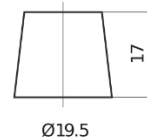

**Product overview**

Batteries for Cars

**Premium EA770**

Part number	EA770
Technology	Flooded
EAN/GTIN	3661024034241
Voltage	12 V
Capacity	77.0 Ah
CCA	760 A
Length	278 mm
Width	175 mm
Height	190 mm
Box size	L03
Polarity	ETN 0
Terminal Type	EN taper post
Hold Down	B13
Weights (subject of variation)	17.50 kg

**Polarity**

**Terminal Type**

Positive Terminal

Negative Terminal

**Hold Down**

Design, features and specifications are subject to change without notice. We disclaim any representation or warranty, express or implied, concerning the data or recommendations, and in no event shall be liable for any loss or damage claimed to have arisen as a result. Some products may not be available in your local market.