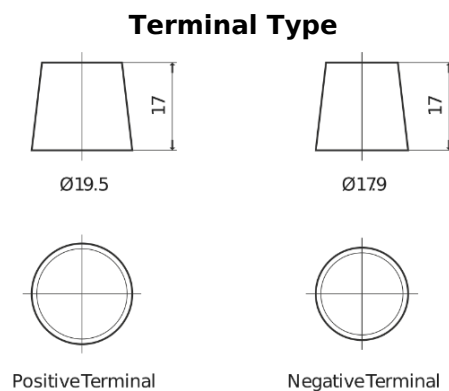

**Product overview**

Batteries for Cars

**Premium EA755**

Part number	EA755
Technology	Flooded
EAN/GTIN	3661024034173
Voltage	12 V
Capacity	75.0 Ah
CCA	630 A
Length	270 mm
Width	173 mm
Height	222 mm
Box size	D26
Polarity	ETN 1
Terminal Type	EN taper post
Hold Down	Korean B1+B6
Weights (subject of variation)	17.40 kg