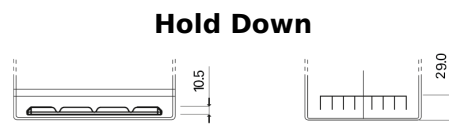

**Product overview**

Batteries for Cars

**Premium EA755**

Part number	EA755
Technology	Flooded
EAN/GTIN	3661024034173
Voltage	12 V
Capacity	75.0 Ah
CCA	630 A
Length	270 mm
Width	173 mm
Height	222 mm
Box size	D26
Polarity	ETN 1
Terminal Type	EN taper post
Hold Down	Korean B1+B6
Weights (subject of variation)	17.40 kg