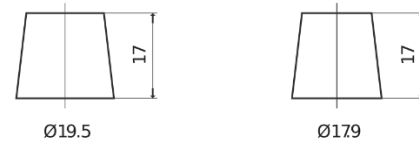

**Product overview**

Batteries for Cars

**Premium EA755**

Part number	EA755
Technology	Flooded
EAN/GTIN	3661024034173
Voltage	12 V
Capacity	75.0 Ah
CCA	630 A
Length	270 mm
Width	173 mm
Height	222 mm
Box size	D26
Polarity	ETN 1
Terminal Type	EN taper post
Hold Down	Korean B1+B6
Weights (subject of variation)	17.40 kg

**Polarity**

**Terminal Type**

Positive Terminal

Negative Terminal

**Hold Down**

Design, features and specifications are subject to change without notice. We disclaim any representation or warranty, express or implied, concerning the data or recommendations, and in no event shall be liable for any loss or damage claimed to have arisen as a result. Some products may not be available in your local market.