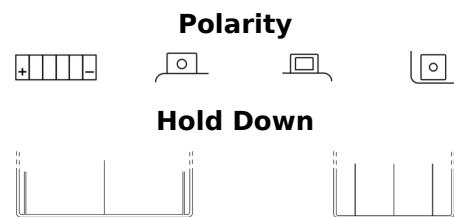

Product overview

Batteries for Motorcycles, ATVs, Snowmobiles, Garden

AGM Ready AGM12-15

| | |
|--------------------------------|---------------|
| Part number | AGM12-15 |
| Technology | AGM |
| EAN/GTIN | 3661024038133 |
| Voltage | 12 V |
| Capacity | 14.0 Ah |
| CCA | 215 A |
| Length | 150 mm |
| Width | 90 mm |
| Height | 160 mm |
| Box size | C57 |
| Polarity | ETN 1 |
| Terminal Type | M04 |
| Hold Down | B0 |
| Weights (subject of variation) | 5.00 kg |