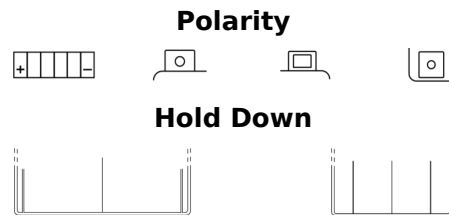

Product overview

Batteries for Motorcycles, ATVs, Snowmobiles, Garden

AGM Ready AGM12-15

Part number	AGM12-15
Technology	AGM
EAN/GTIN	3661024038133
Voltage	12 V
Capacity	14.0 Ah
CCA	215 A
Length	150 mm
Width	90 mm
Height	160 mm
Box size	C57
Polarity	ETN 1
Terminal Type	M04
Hold Down	B0
Weights (subject of variation)	5.00 kg